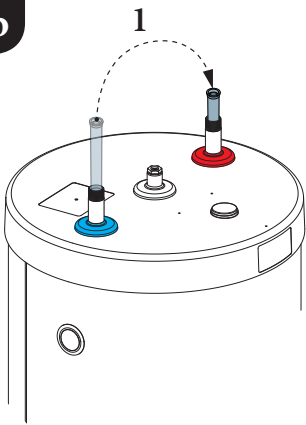

WALL MOUNTING KIT

1a

Comfort				
100	130	160	210	240
✓	✓	✓	✓	✗

1b

Comfort				
100	130	160	210	240
✓	✓	✓	✗	✗

1c

Comfort				
100	130	160	210	240
✓	✓	✓	✗	✗

2

4 x 

2 x 

Comfort	100	130	160	210
A (mm)	533	693	593	1163

3

4 x 

4 x 

4

Comfort	100	130	160	210
A (mm)	533	693	593	1163

	Classe	d x L
	8.8	8 x 80 mm

5

2 x  2 x  2 x 

6

7

8

4 x

2 x