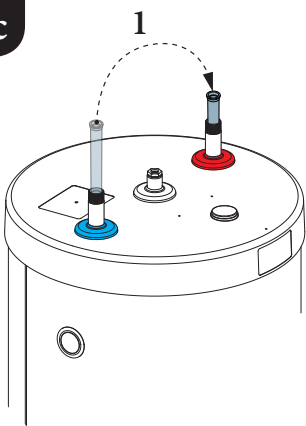

WALL MOUNTING KIT

1a

Comfort				
100	130	160	210	240
✓	✓	✓	✓	✗

1b

Comfort				
100	130	160	210	240
✓	✓	✓	✗	✗

1c

Comfort				
100	130	160	210	240
✓	✓	✓	✗	✗

2

4 x 

2 x 

Comfort	100	130	160	210
A (mm)	533	693	593	1163

3

4 x 

4 x 

4

Comfort	100	130	160	210
A (mm)	533	693	593	1163

	Classe	d x L
	8.8	8 x 80 mm

5

2 x  2 x  2 x 

6

7

8

4 x

2 x