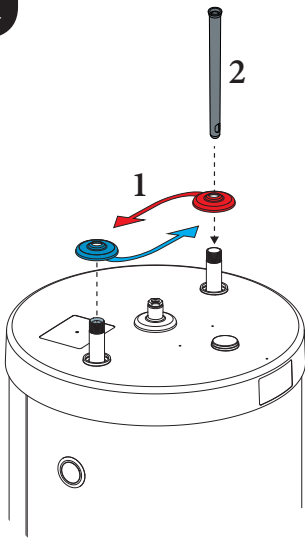

WALL MOUNTING KIT

1a

Comfort				
100	130	160	210	240
✓	✓	✓	✓	✗

1b

Comfort				
100	130	160	210	240
✓	✓	✓	✗	✗

1c

Comfort				
100	130	160	210	240
✓	✓	✓	✗	✗

2

4 x 

2 x 

Comfort	100	130	160	210
A (mm)	533	693	593	1163

3

4 x 

4 x 

4

Comfort	100	130	160	210
A (mm)	533	693	593	1163

	Classe	d x L
	8.8	8 x 80 mm

5

2 x  2 x  2 x 

6

7

8

4 x

2 x