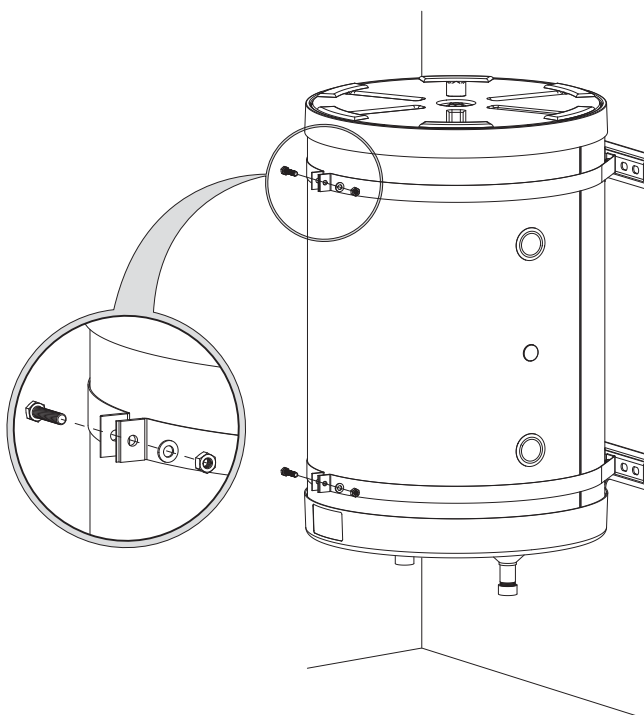

WALL MOUNTING KIT

1a

Comfort				
100	130	160	210	240
✓	✓	✓	✓	✗

1b

Comfort				
100	130	160	210	240
✓	✓	✓	✗	✗

1c

Comfort				
100	130	160	210	240
✓	✓	✓	✗	✗

2

4 x 

2 x 

Comfort	100	130	160	210
A (mm)	533	693	593	1163

3

4 x 

4 x 

4

Comfort	100	130	160	210
A (mm)	533	693	593	1163

	Classe	d x L
	8.8	8 x 80 mm

5

2 x  2 x  2 x 

6

7

8

4 x

2 x