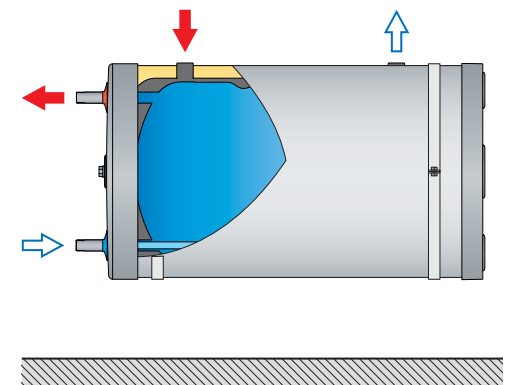

WALL MOUNTING KIT

1a

Comfort				
100	130	160	210	240
✓	✓	✓	✓	✗

1b

Comfort				
100	130	160	210	240
✓	✓	✓	✗	✗

1c

Comfort				
100	130	160	210	240
✓	✓	✓	✗	✗

2

4 x 

2 x 

Comfort	100	130	160	210
A (mm)	533	693	593	1163

3

4 x 

4 x 

4

Comfort	100	130	160	210
A (mm)	533	693	593	1163

	Classe	d x L
	8.8	8 x 80 mm

5

2 x  2 x  2 x 

6

7

8

4 x

2 x