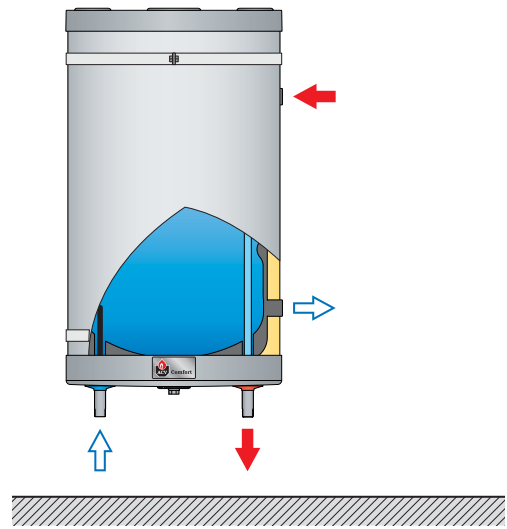

WALL MOUNTING KIT

1a

Comfort				
100	130	160	210	240
✓	✓	✓	✓	✗

1b

Comfort				
100	130	160	210	240
✓	✓	✓	✗	✗

1c

Comfort				
100	130	160	210	240
✓	✓	✓	✗	✗

2

4 x 

2 x 

Comfort	100	130	160	210
A (mm)	533	693	593	1163

3

4 x 

4 x 

4

Comfort	100	130	160	210
A (mm)	533	693	593	1163

	Classe	d x L
	8.8	8 x 80 mm

5

2 x  2 x  2 x 

6

7

8

4 x

2 x