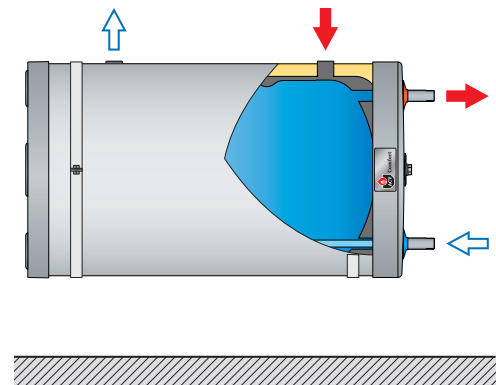

WALL MOUNTING KIT

1a

Comfort				
100	130	160	210	240
✓	✓	✓	✓	✗

1b

Comfort				
100	130	160	210	240
✓	✓	✓	✗	✗

1c

Comfort				
100	130	160	210	240
✓	✓	✓	✗	✗

2

4 x 

2 x 

Comfort	100	130	160	210
A (mm)	533	693	593	1163

3

4 x 

4 x 

4

Comfort	100	130	160	210
A (mm)	533	693	593	1163

	Classe	d x L
	8.8	8 x 80 mm

5

2 x  2 x  2 x 

6

7

8

4 x

2 x