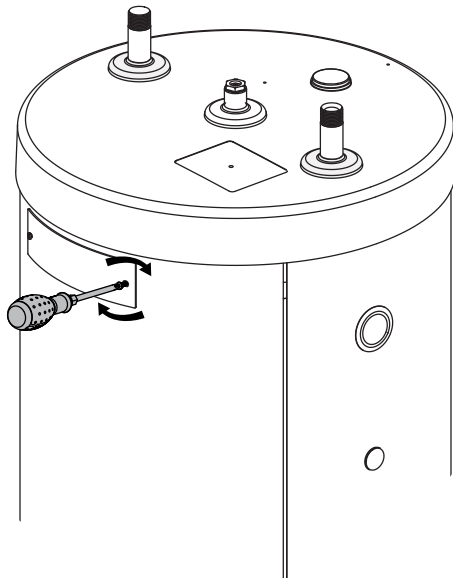

WALL MOUNTING KIT

1a

Comfort				
100	130	160	210	240
✓	✓	✓	✓	✗

1b

Comfort				
100	130	160	210	240
✓	✓	✓	✗	✗

1c

Comfort				
100	130	160	210	240
✓	✓	✓	✗	✗

2

4 x 

2 x 

Comfort	100	130	160	210
A (mm)	533	693	593	1163

3

4 x 

4 x 

4

Comfort	100	130	160	210
A (mm)	533	693	593	1163

	Classe	d x L
	8.8	8 x 80 mm

5

2 x  2 x  2 x 

6

7

8

4 x

2 x