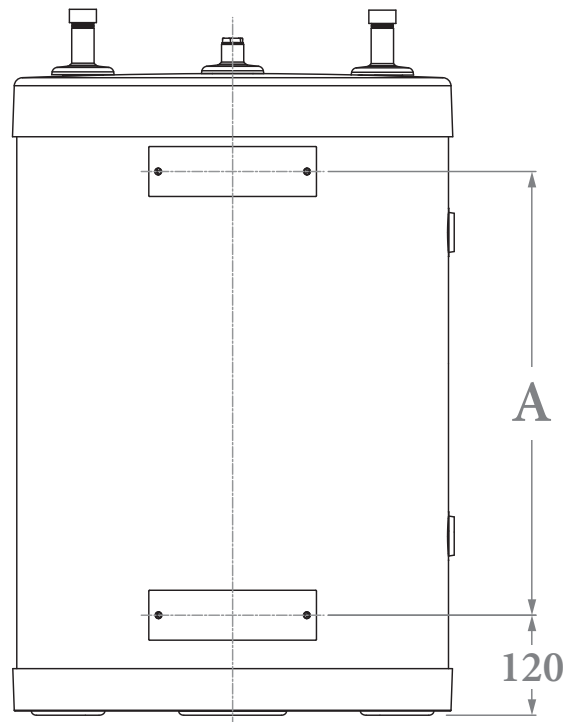

WALL MOUNTING KIT

1a

Comfort				
100	130	160	210	240
✓	✓	✓	✓	✗

1b

Comfort				
100	130	160	210	240
✓	✓	✓	✗	✗

1c

Comfort				
100	130	160	210	240
✓	✓	✓	✗	✗

2

4 x 

2 x 

Comfort	100	130	160	210
A (mm)	533	693	593	1163

3

4 x 

4 x 

4

Comfort	100	130	160	210
A (mm)	533	693	593	1163

	Classe	d x L
	8.8	8 x 80 mm

5

2 x  2 x  2 x 

6

7

8

4 x

2 x