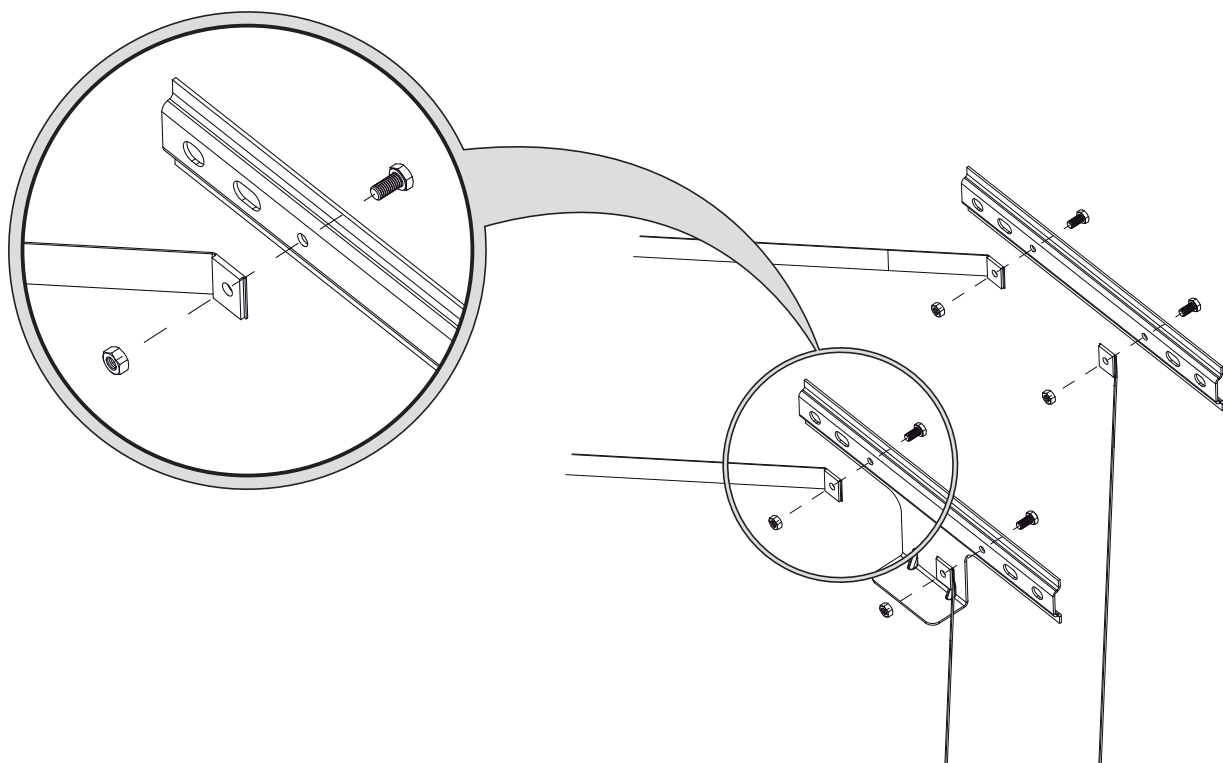

WALL MOUNTING KIT

1a

Comfort				
100	130	160	210	240
✓	✓	✓	✓	✗

1b

Comfort				
100	130	160	210	240
✓	✓	✓	✗	✗

1c

Comfort				
100	130	160	210	240
✓	✓	✓	✗	✗

2

4 x 

2 x 

Comfort	100	130	160	210
A (mm)	533	693	593	1163

3

4 x 

4 x 

4

Comfort	100	130	160	210
A (mm)	533	693	593	1163

	Classe	d x L
	8.8	8 x 80 mm

5

2 x  2 x  2 x 

6

7

8

4 x

2 x